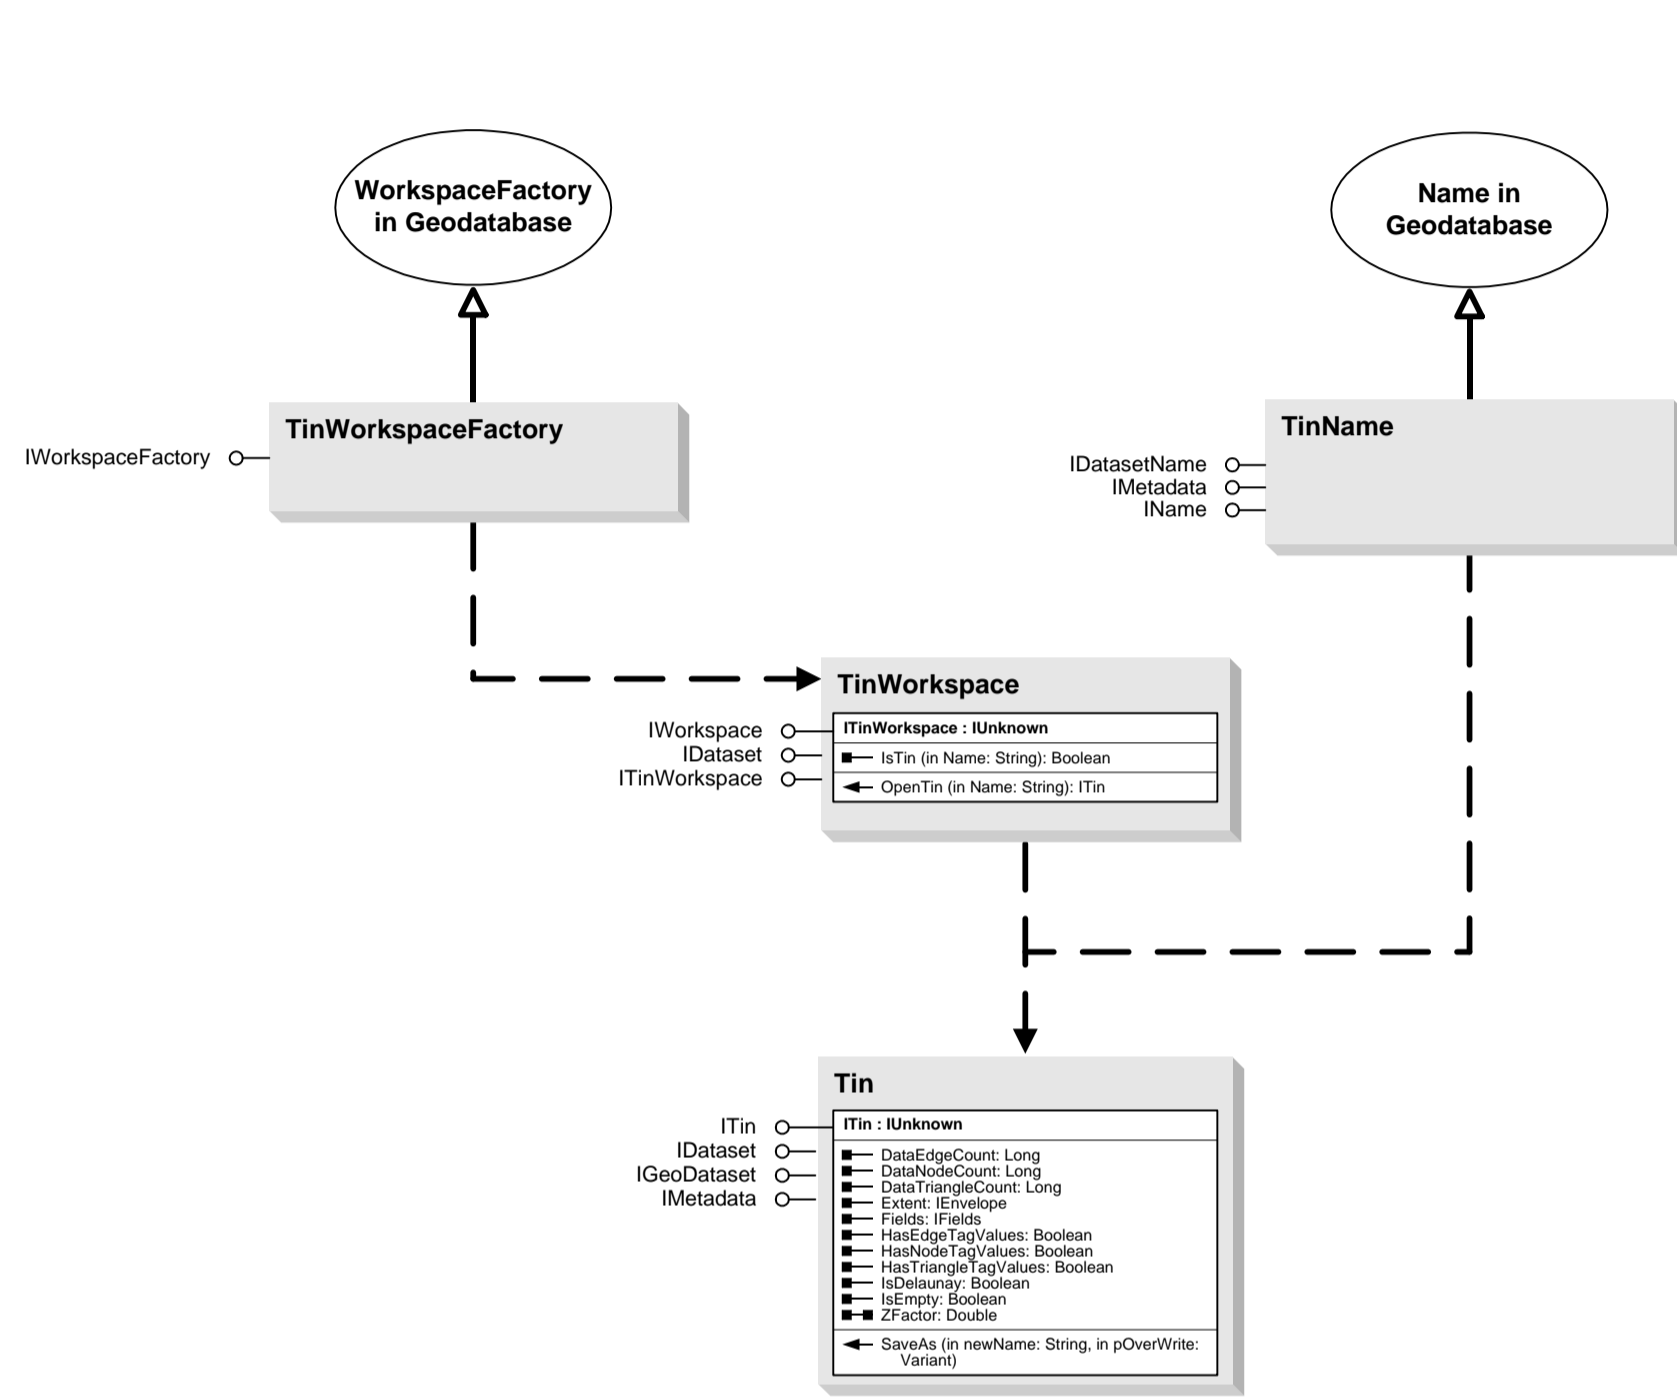

TIN Object Model

ArcGIS™ 8.2

Copyright © 2002 Environmental Systems Research Institute, Inc.
All rights reserved. ArcGIS is a trademark of ESRI.

Enumerations

- esriDrawPhase
 - 1 - esriDPCeometry
 - 2 - esriDPAnnotation
 - 4 - esriDPSelection
-
- esriTinHistogramType
 - 0 - esriTinElevationHisto
 - 1 - esriTinAspectHisto
 - 2 - esriTinSlopeHisto
 - 3 - esriTinNodeElevationHisto